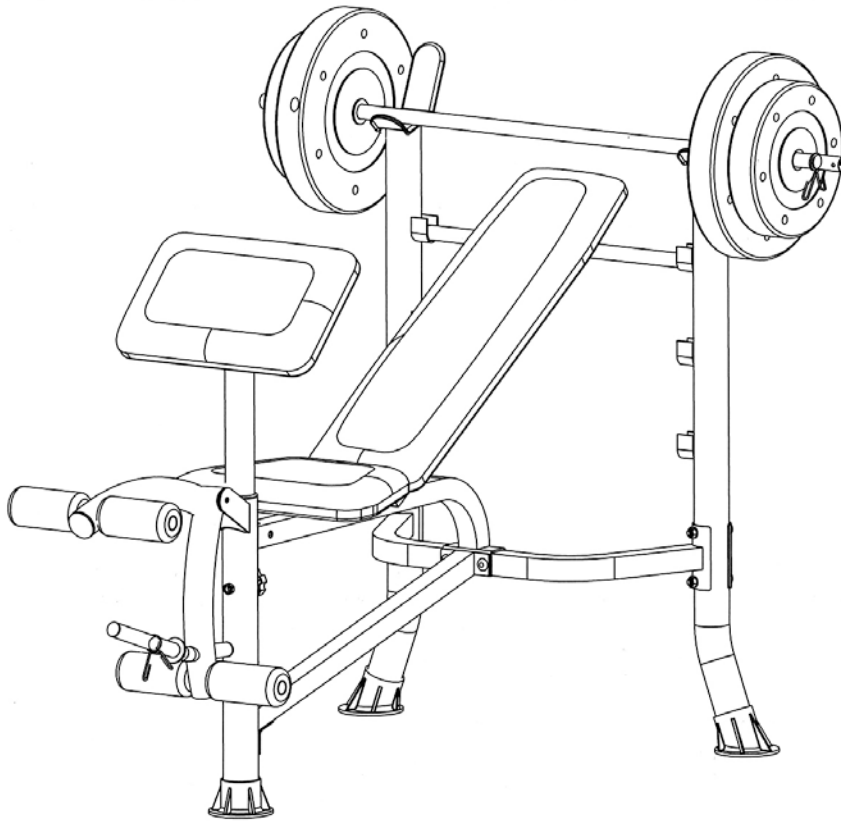

MARCY[®]

WEIGHT BENCH MWB-25980

IMPORTANT: Please read the Important Safety Notice and Assembly Information in the Owner's manual before assembling this product.

Assembly Manual

130716

③⑧×2

③⑨×6

④⑦×1

③⑤×6

③⑥×8

③⑦×8

30 × 2  M10 x 2 3/8"

35 × 2  φ 10

31 × 4  M8 x 3/4"

39 × 2  M10

36 × 4  Ø 5/8"

2

34 × 8

M6 x 1 1/2"

37 × 8

Ø 1/2"

4

31 × 2 

M8 x 3/4"