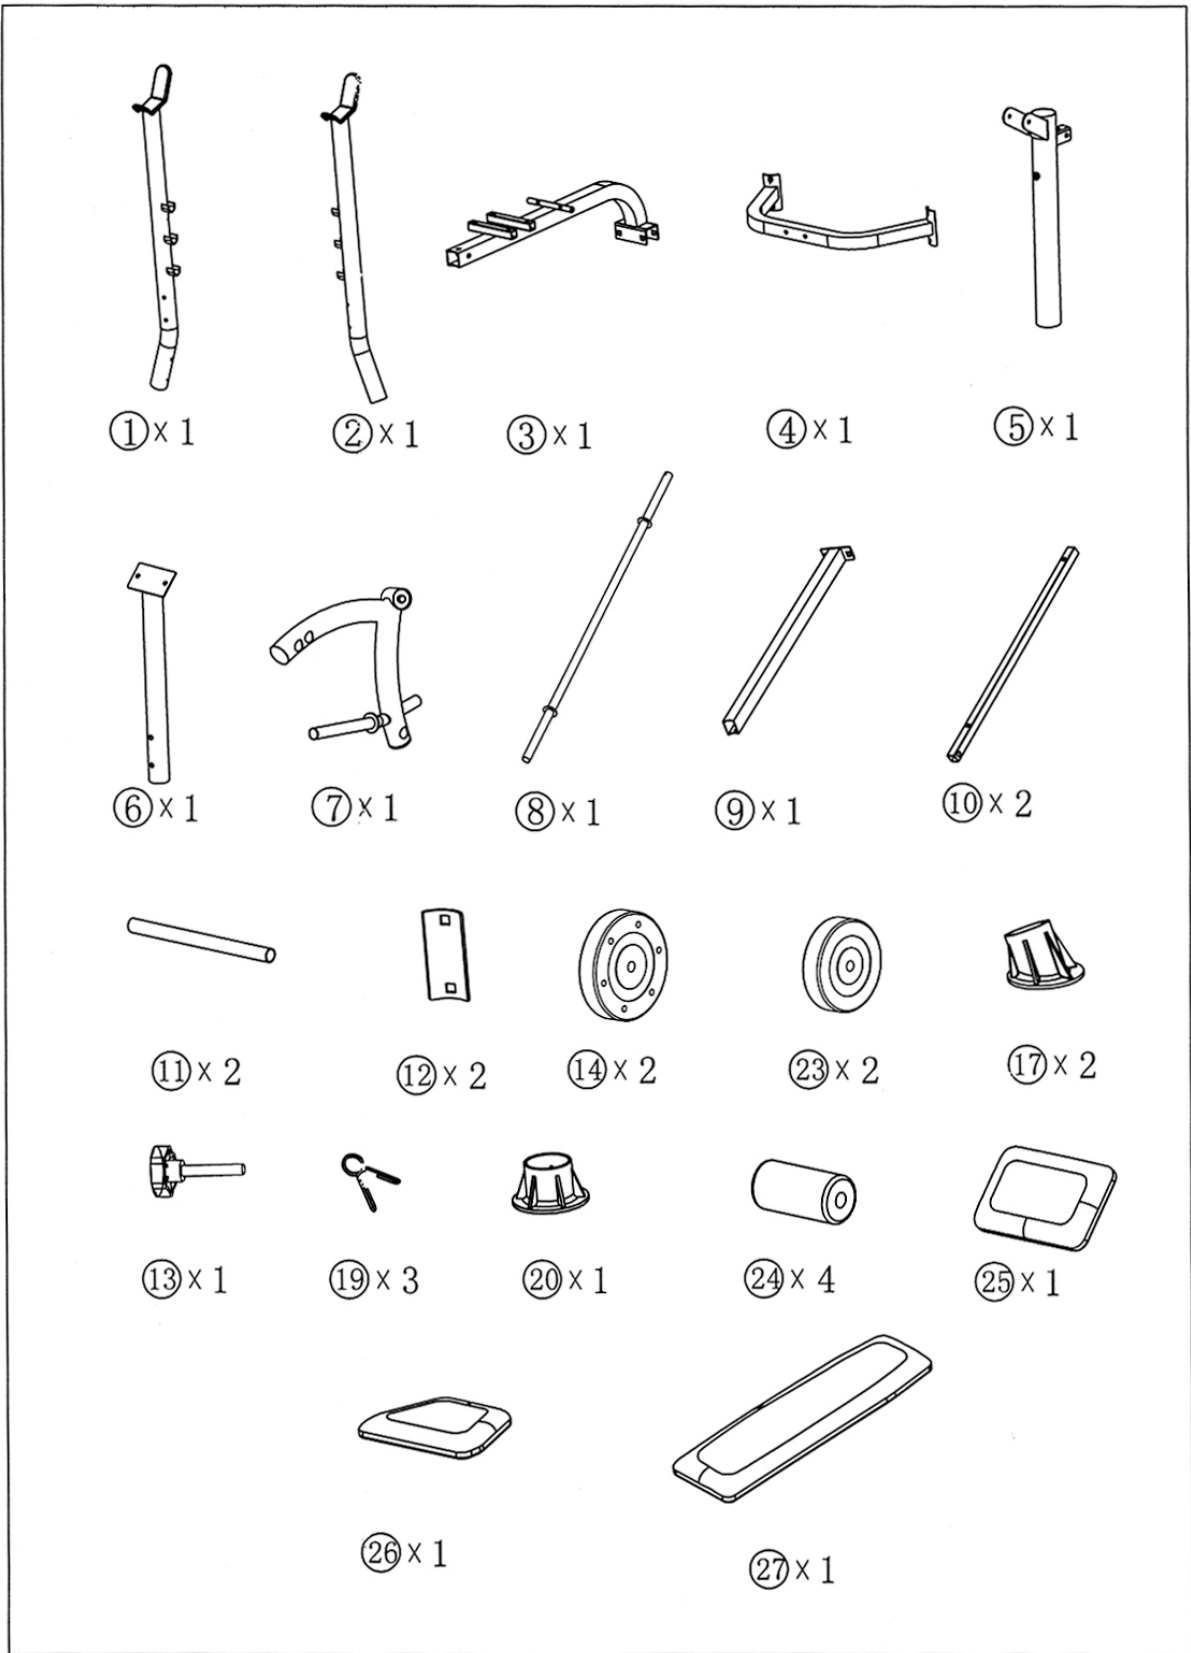

MARCY[®]

WEIGHT BENCH MWB-25980

IMPORTANT: Please read the Important Safety Notice and Assembly Information in the Owner's manual before assembling this product.

Assembly Manual

130716

③⑧×2

③⑨×6

④⑦×1

③⑤×6

③⑥×8

③⑦×8

30 × 2  M10 x 2 3/8"

35 × 2  φ 10

31 × 4  M8 x 3/4"

39 × 2  M10

36 × 4  Ø 5/8"

2

34 × 8

M6 x 1 1/2"

37 × 8

Ø 1/2"

4

31 × 2 

M8 x 3/4"