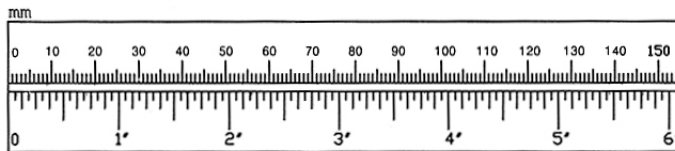

MARCY[®]

WEIGHT BENCH MWB-25980

IMPORTANT: Please read the Important Safety Notice and Assembly Information in the Owner's manual before assembling this product.

Assembly Manual

130716

③⑧×2

③⑨×6

④⑦×1

③⑤×6

③⑥×8

③⑦×8

30 × 2  M10 x 2 3/8"

35 × 2  φ 10

31 × 4  M8 x 3/4"

39 × 2  M10

36 × 4  Ø 5/8"

2

34 × 8

M6 x 1 1/2"

37 × 8

Ø 1/2"

4

31 × 2 

M8 x 3/4"